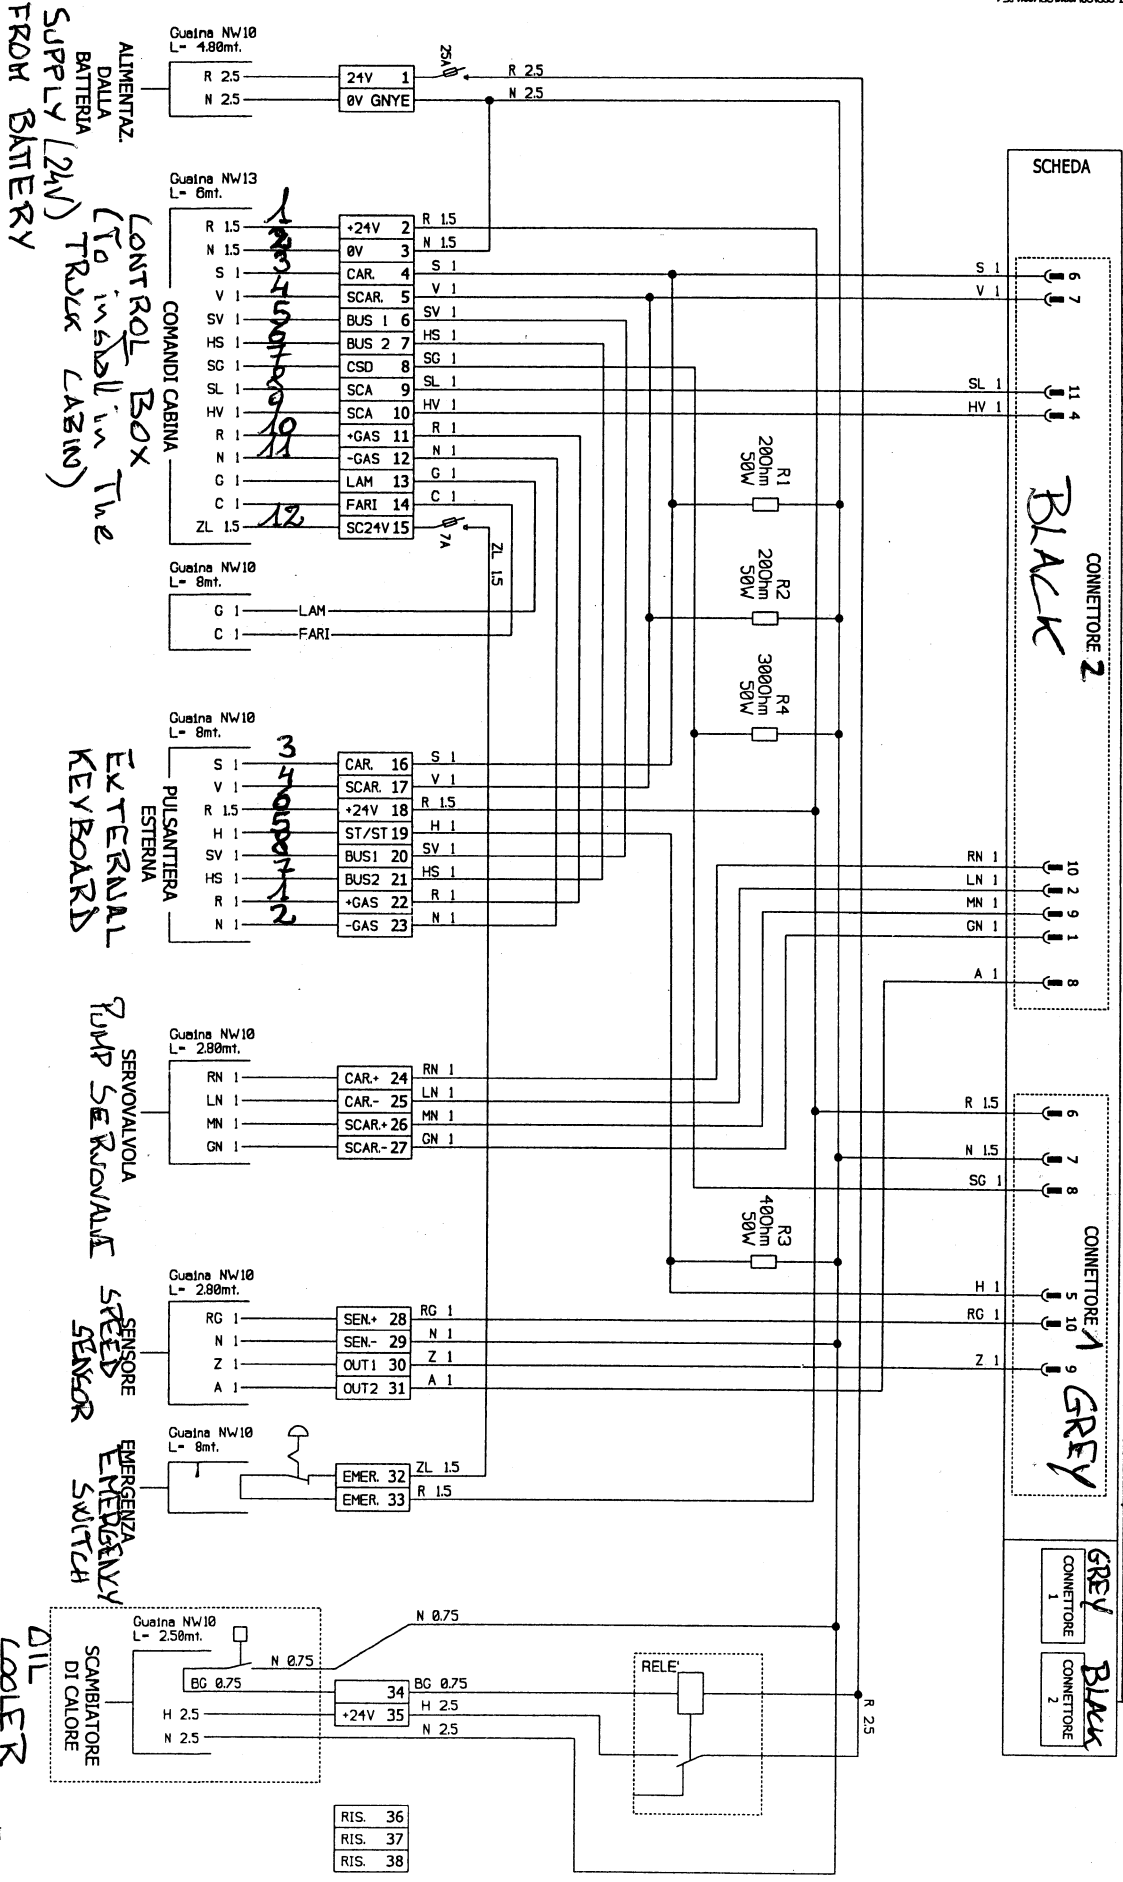

Test: ~~Foto~~  
 Name: Camilleri  
 Date: 17.11.03  
 Design: Modif:

Type of machine: IMPIANTO PTO-CSD  
 Client: IMER  
 Product description: SCATOLA DERIVAZIONE CSD  
 Modif:

Destination: EUROPA  
 Page: 1 of 1  
 N° Disegno: GP 10011-SE-1

TABELLA COLORI			
M	Marrone	A	Arancio
V	Verde	B	Azzurro
Z	Viola	L	Bianco
N	Nero	BL	Blu
S	Rosso	G	Giallo
R	Rosso	H	Grigio

Schema elettrico/Electric drawing

WIRE COLOURS			
M	BROWN	C	ORANGE
V	GREEN	A	SKY-BLUE
Z	VIOLET	B	WHITE
N	BLACK	L	DARK-BLUE
S	PINK	G	YELLOW
R	RED	H	GREY